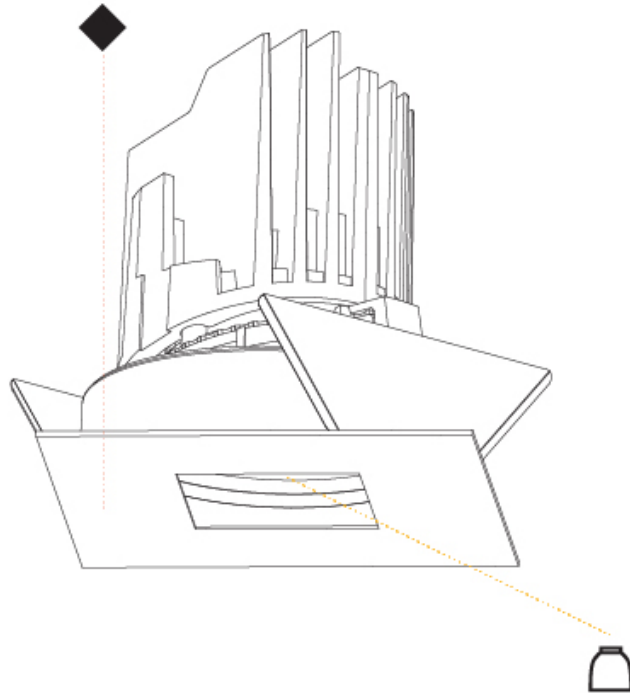

BIONIQ SQUARE PINHOLE RECESSED

A35554-

PROJECT

TYPE

SPECIFIER

QUANTITY

DATE